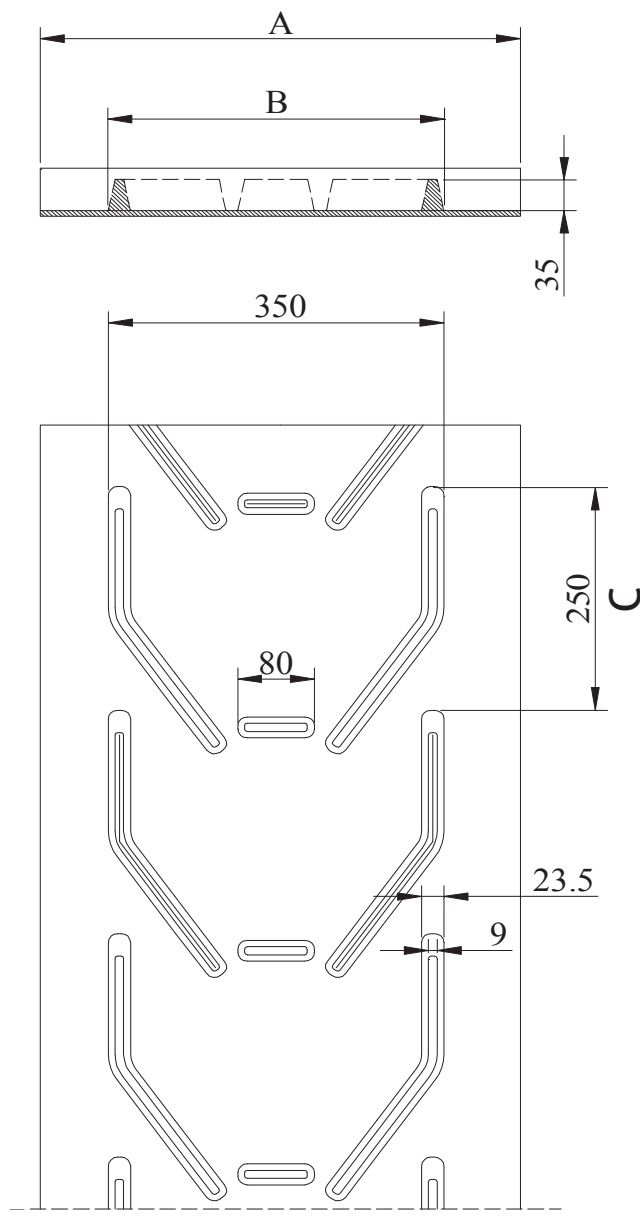

MADE-TO-ORDER CHEVRON BELTING LE-350/35

Type	Profile height mm	Profile width mm	Belt width mm A	Pitch	Base belt
LE350/35	35	350	400-800	250	Made-to-order

Skandinavisk Båndkompagni A/S

Birkegårdsvej 34A • DK 8361 Hasselager • Tel. +45 8734 7080 • info@sbk-belt.dk • www.sbk-belt.dk