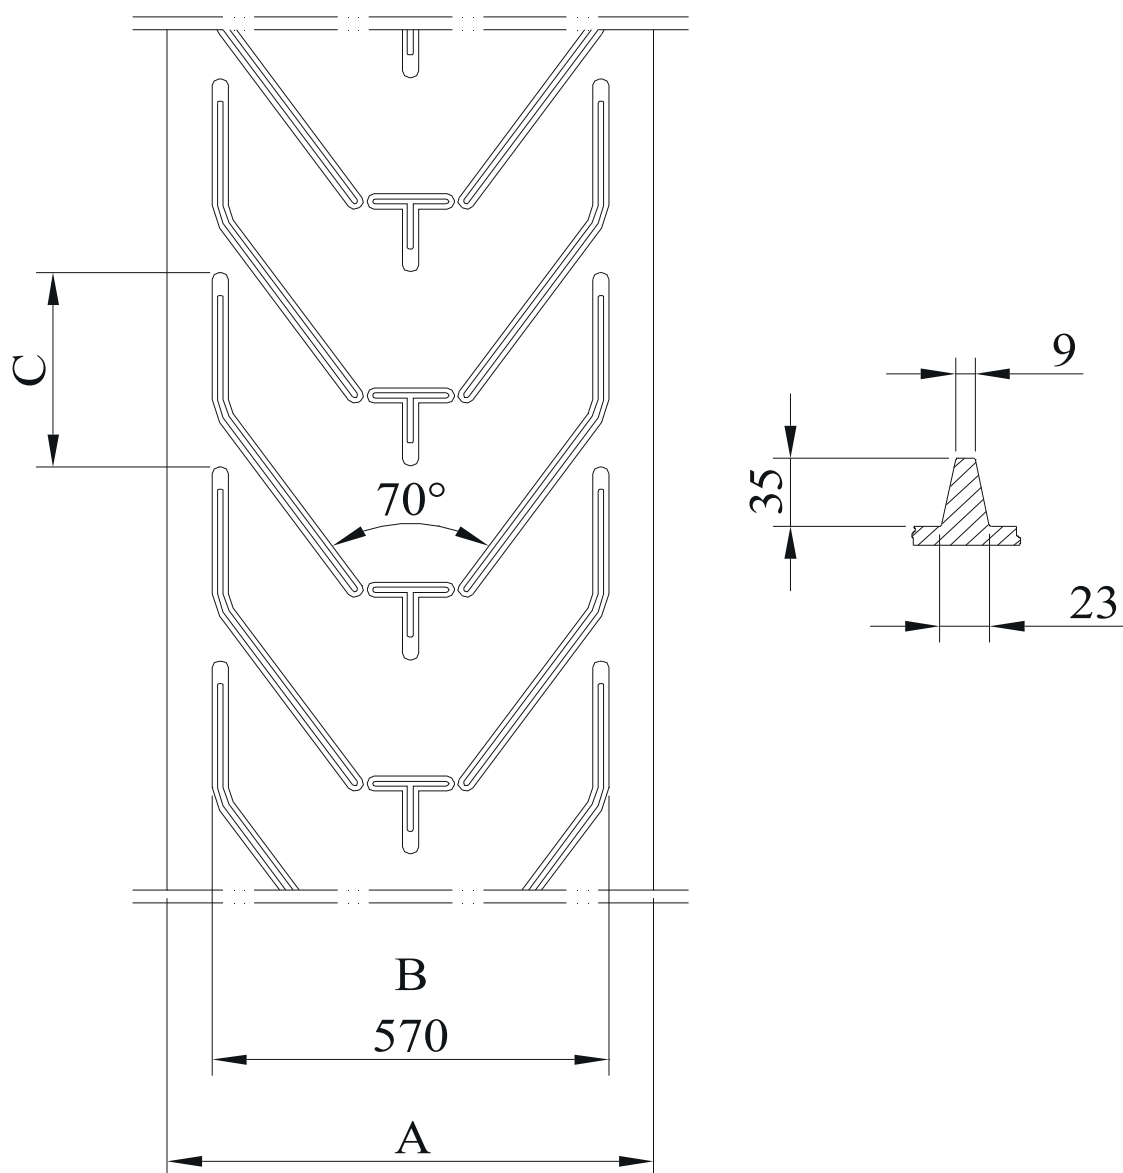

## MADE-TO-ORDER CHEVRON BELTING LE-570/35

Type	Profile height mm	Profile width mm B	Belt width mm A	Pitch	Base belt
LE570/35	35	570	600-2400	300	Made-to-order