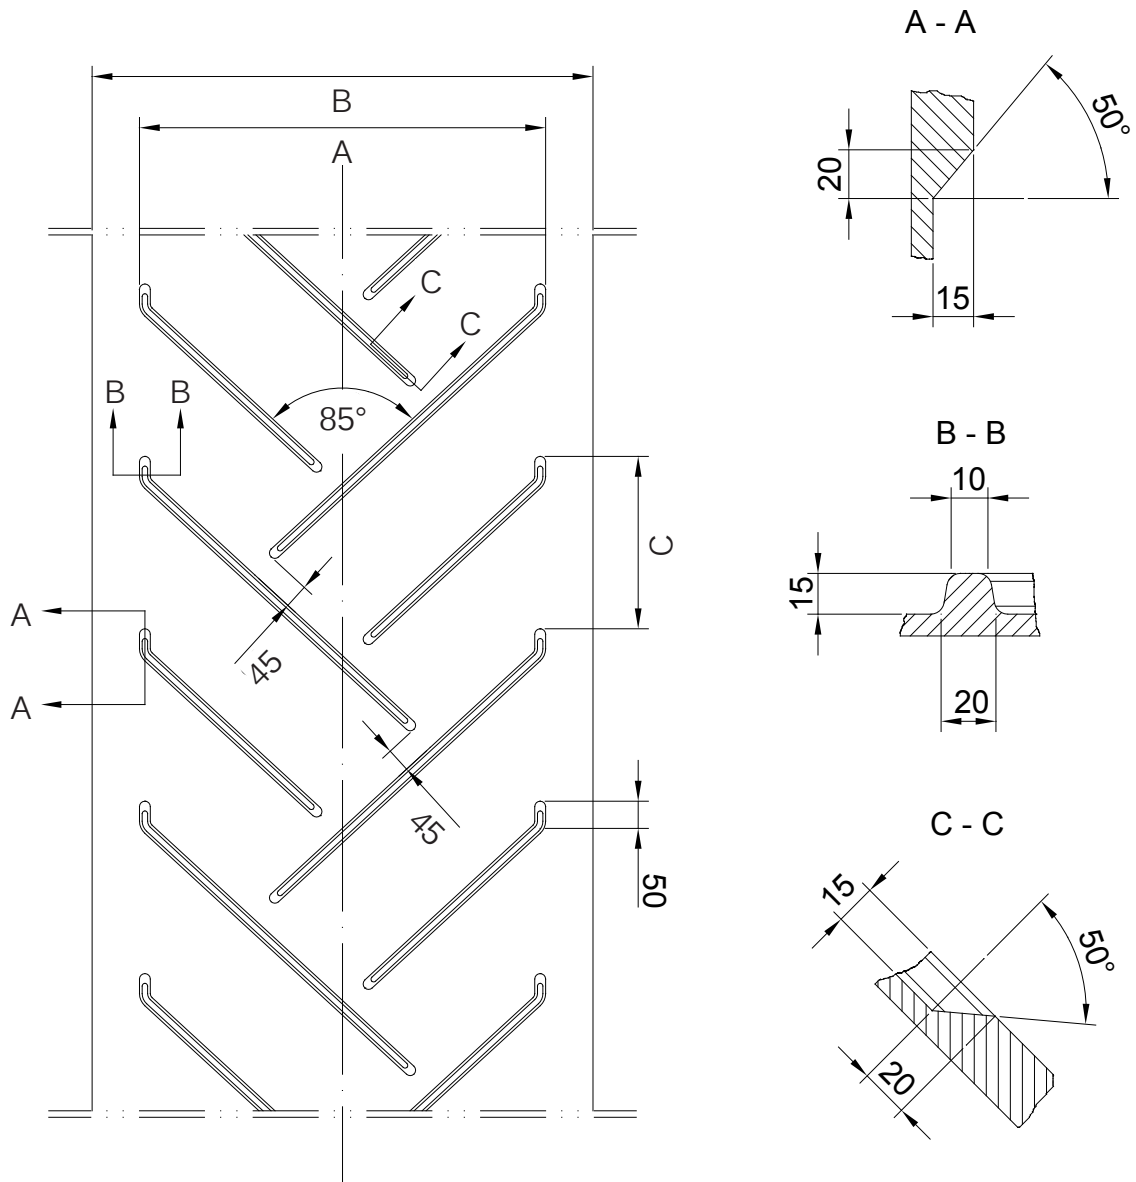

SBK

STANDARD CHEVRON BELTING VMLD-15

Type	Profile height mm	Profile width mm A	Belt width mm B	Base belt	Pitch
VMLD-15/750	15	750	750-1500	EP400/3-3+1,5	317
VMLD-15/750	15	750	750-1500	EP400/2-3+1,5	317