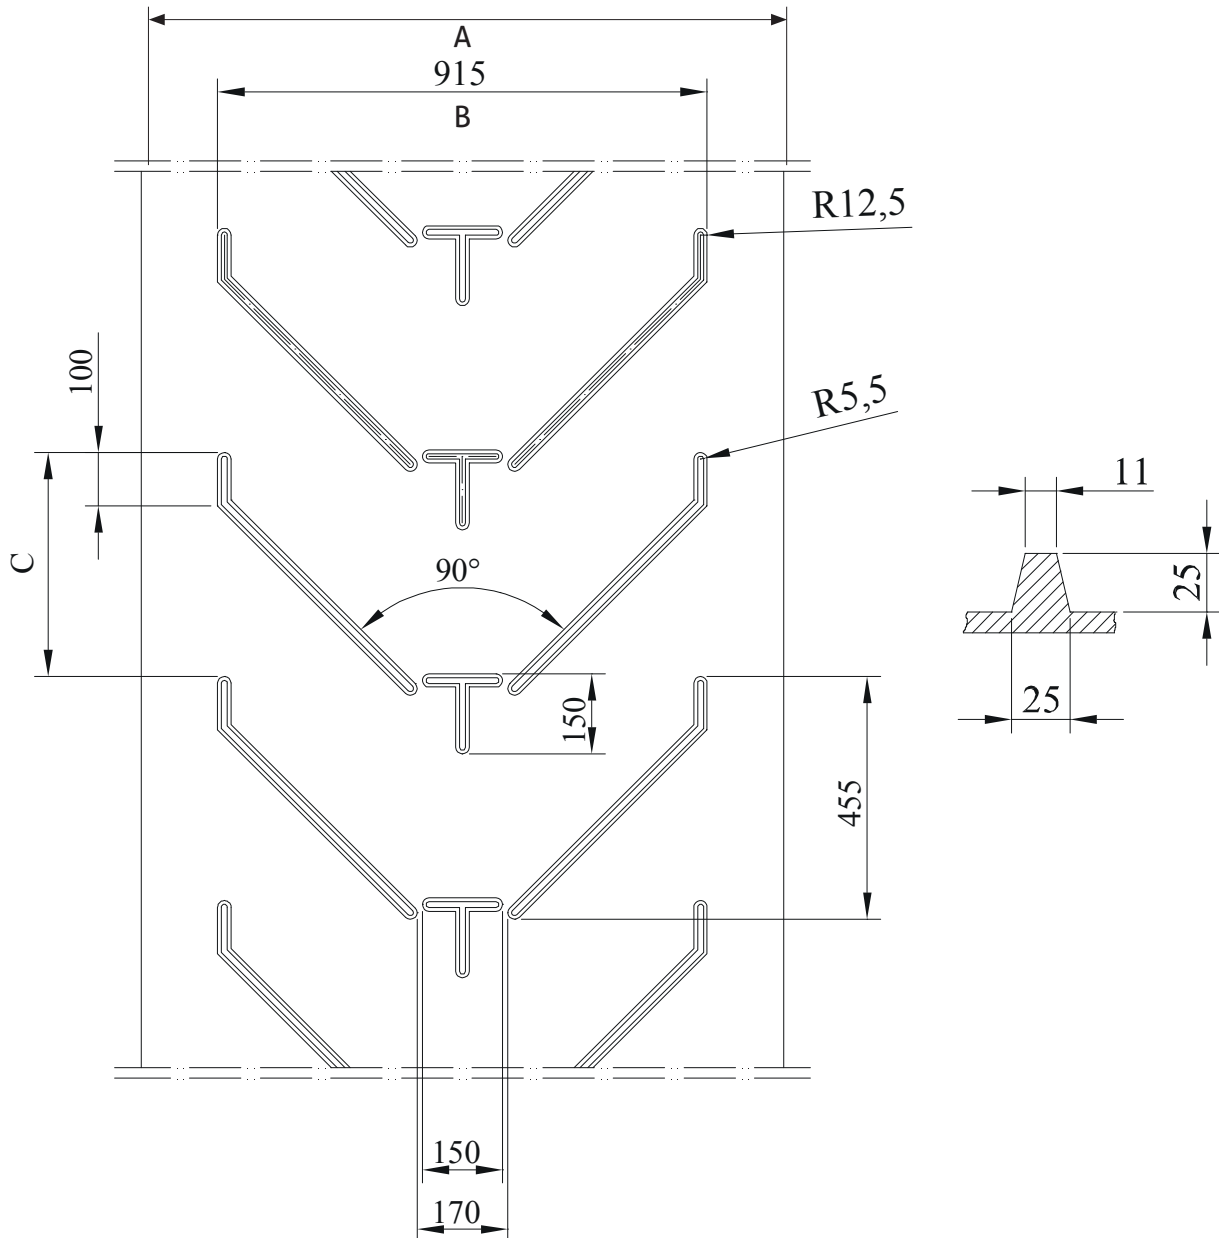

SBK

STANDARD CHEVRON BELTING VMMB-25/915

Type	Profile height mm	Profile width mm B	Belt width mm A	Base belt	Pitch
VMMB-25/915	25	915	1000-1600	EP400/3-3+2	420
				EP500/4-4+2	

Skandinavisk Båndkompagni A/S