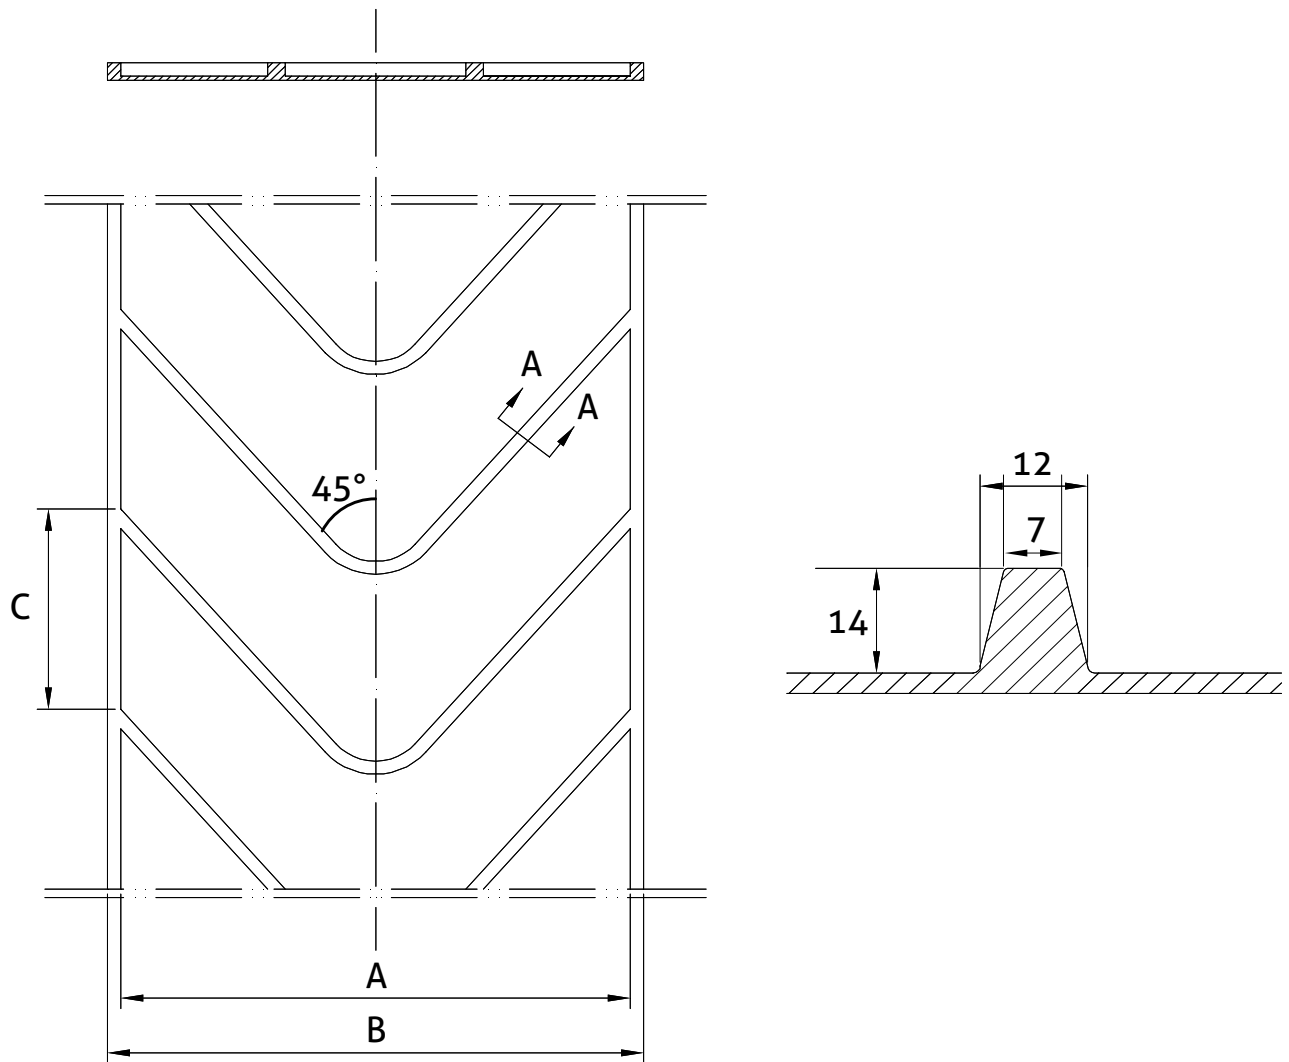

SBK

STANDARD CHEVRON BELTING VMUL-14

Type	Profile height	Profile width mm A	Belt width mm B	Base belt	Pitch
VMUL-14/400	14	376	400	Made-to-order	200
VMUL-14/500	14	476	500	Made-to-order	200
VMUL-14/650	14	626	650	Made-to-order	200
VMUL-14/800	14	776	800	Made-to-order	200
VMUL-14/1000	14	976	1000	Made-to-order	200
VMUL-14/1200	14	1176	1200	Made-to-order	200
VMUL-14/1400	14	1376	1400	Made-to-order	200