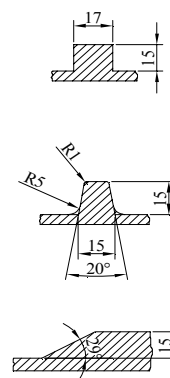

SBK

MADE-TO-ORDER CHEVRON BELTING YLS-15

YLS-15/770

YLS-15/870

Type	Profile height mm	Profile width mm B	Belt width A	Pitch	Base belt	Distance between profiles D
YLS15/770	15	770	900-1500	250	Made-to-order	Without profile
						900 mm with profile
YLS15/870	15	870	1000-1500	250	Made-to-order	Without profile
						940 mm with profile