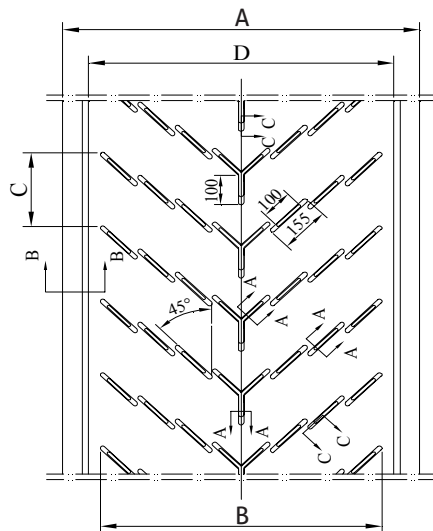

SBK

MADE-TO-ORDER CHEVRON BELTING YLS-15

YLS-15/770

YLS-15/870

Type	Profile height mm	Profile width mm B	Belt width A	Pitch	Base belt	Distance between profiles D
YLS15/770	15	770	900-1500	250	Made-to-order	Without profile
						900 mm with profile
YLS15/870	15	870	1000-1500	250	Made-to-order	Without profile
						940 mm with profile