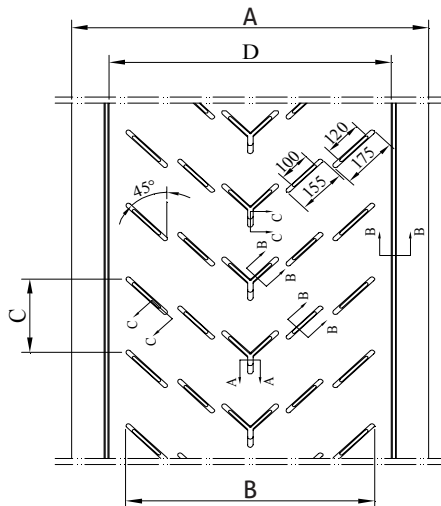

SBK

MADE-TO-ORDER CHEVRON BELTING YLS-15

YLS-15/770

YLS-15/870

Type	Profile height mm	Profile width mm B	Belt width A	Pitch	Base belt	Distance between profiles D
YLS15/770	15	770	900-1500	250	Made-to-order	Without profile
						900 mm with profile
YLS15/870	15	870	1000-1500	250	Made-to-order	Without profile
						940 mm with profile