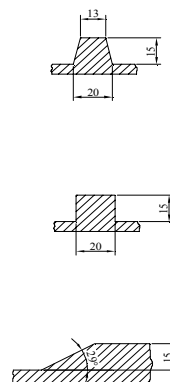

SBK

MADE-TO-ORDER CHEVRON BELTING YLS-15

YLS-15/770

YLS-15/870

Type	Profile height mm	Profile width mm B	Belt width A	Pitch	Base belt	Distance between profiles D
YLS15/770	15	770	900-1500	250	Made-to-order	Without profile
						900 mm with profile
YLS15/870	15	870	1000-1500	250	Made-to-order	Without profile
						940 mm with profile